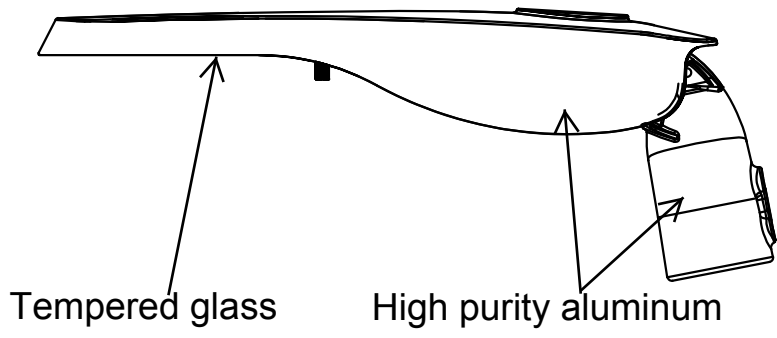

Installation template