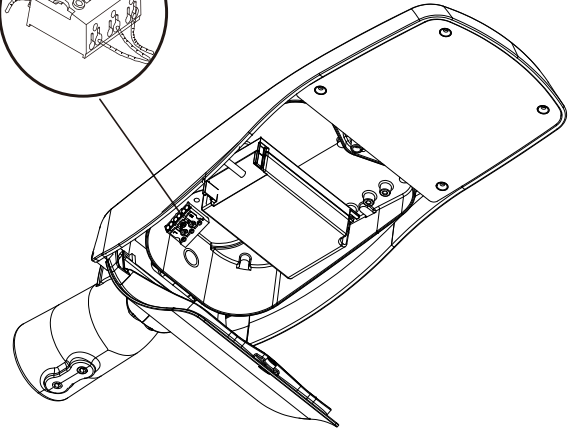

Lm<sup>(N)</sup>: Nominal flow of light in actual working conditions. Its actual flow will depend on the environmental conditions and the efficiency of the optics and/or diffuser.

Installation template

# OUTDOOR

1

2

3

4