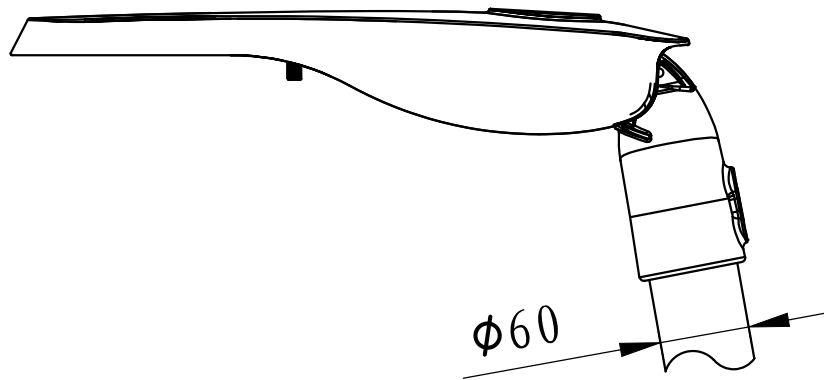

The photograph may not match the reference exactly. Please read the product description to identify the finish.

**TECeNfCAi CeARACTERfSTfCS**

TYPE:	D-180SLED25-8A	D-180SLED25-8D	D-180SLED30-12A	D-180SLED30-12D	D-180SLED40-16A	D-180SLED40-16D	D-180SLED60-16D
IP Protection degrees:	IP66	IP66	IP66	IP66	IP66	IP66	IP66
IK Protection degrees:	IK08	IK08	IK08	IK08	IK08	IK08	IK08
Light source:	8 X LED CREE 25W Warm White - 4000K 2375Lm (N) CRI 70	8 X LED5050 SMD 25W Warm White - 4000K 3050Lm (N) CRI 70	12 X LED CREE 30W Warm White - 4000K 2950Lm (N) CRI 70	12 X LED5050 SMD 30W Warm White - 4000K 3660Lm (N) CRI 70	16 X LED CREE 40W Warm White - 4000K 4080Lm (N) CRI 70	16 X LED5050 SMD 40W Warm White - 4000K 5058Lm (N) CRI 70	16 X LED5050 SMD 60W Warm White - 4000K 7050Lm (N) CRI 70
Total power consumption(W)	25	25	30	30	40	40	60
Voltage/Frequency:	100-240V/50-60Hz	100-240V/50-60Hz	100-240V/50-60Hz	100-240V/50-60Hz	100-240V/50-60Hz	100-240V/50-60Hz	100-240V/50-60Hz
Warranty(Years):	5	5	5	5	5	5	5
Units per box:	1	1	1	1	1	1	1
Net Weight(Kg):	3.1	3.1	3.1	3.3	3.3	3.3	3.3

**MATERIALS / FINISHES**

<b>Structure material:</b> High purity aluminium	<b>Diffuser material:</b> Glass
<b>Structure finish:</b> Silver	<b>Diffuser finish:</b> Transparent

**GEAR**

Multi-voltage electronic gear included (110-240 V / 50-60 Hz)

Lm<sup>(N)</sup>: Nominal flow of light in actual working conditions. Its actual flow will depend on the environmental conditions and the efficiency of the optics and/or diffuser.

Installation template